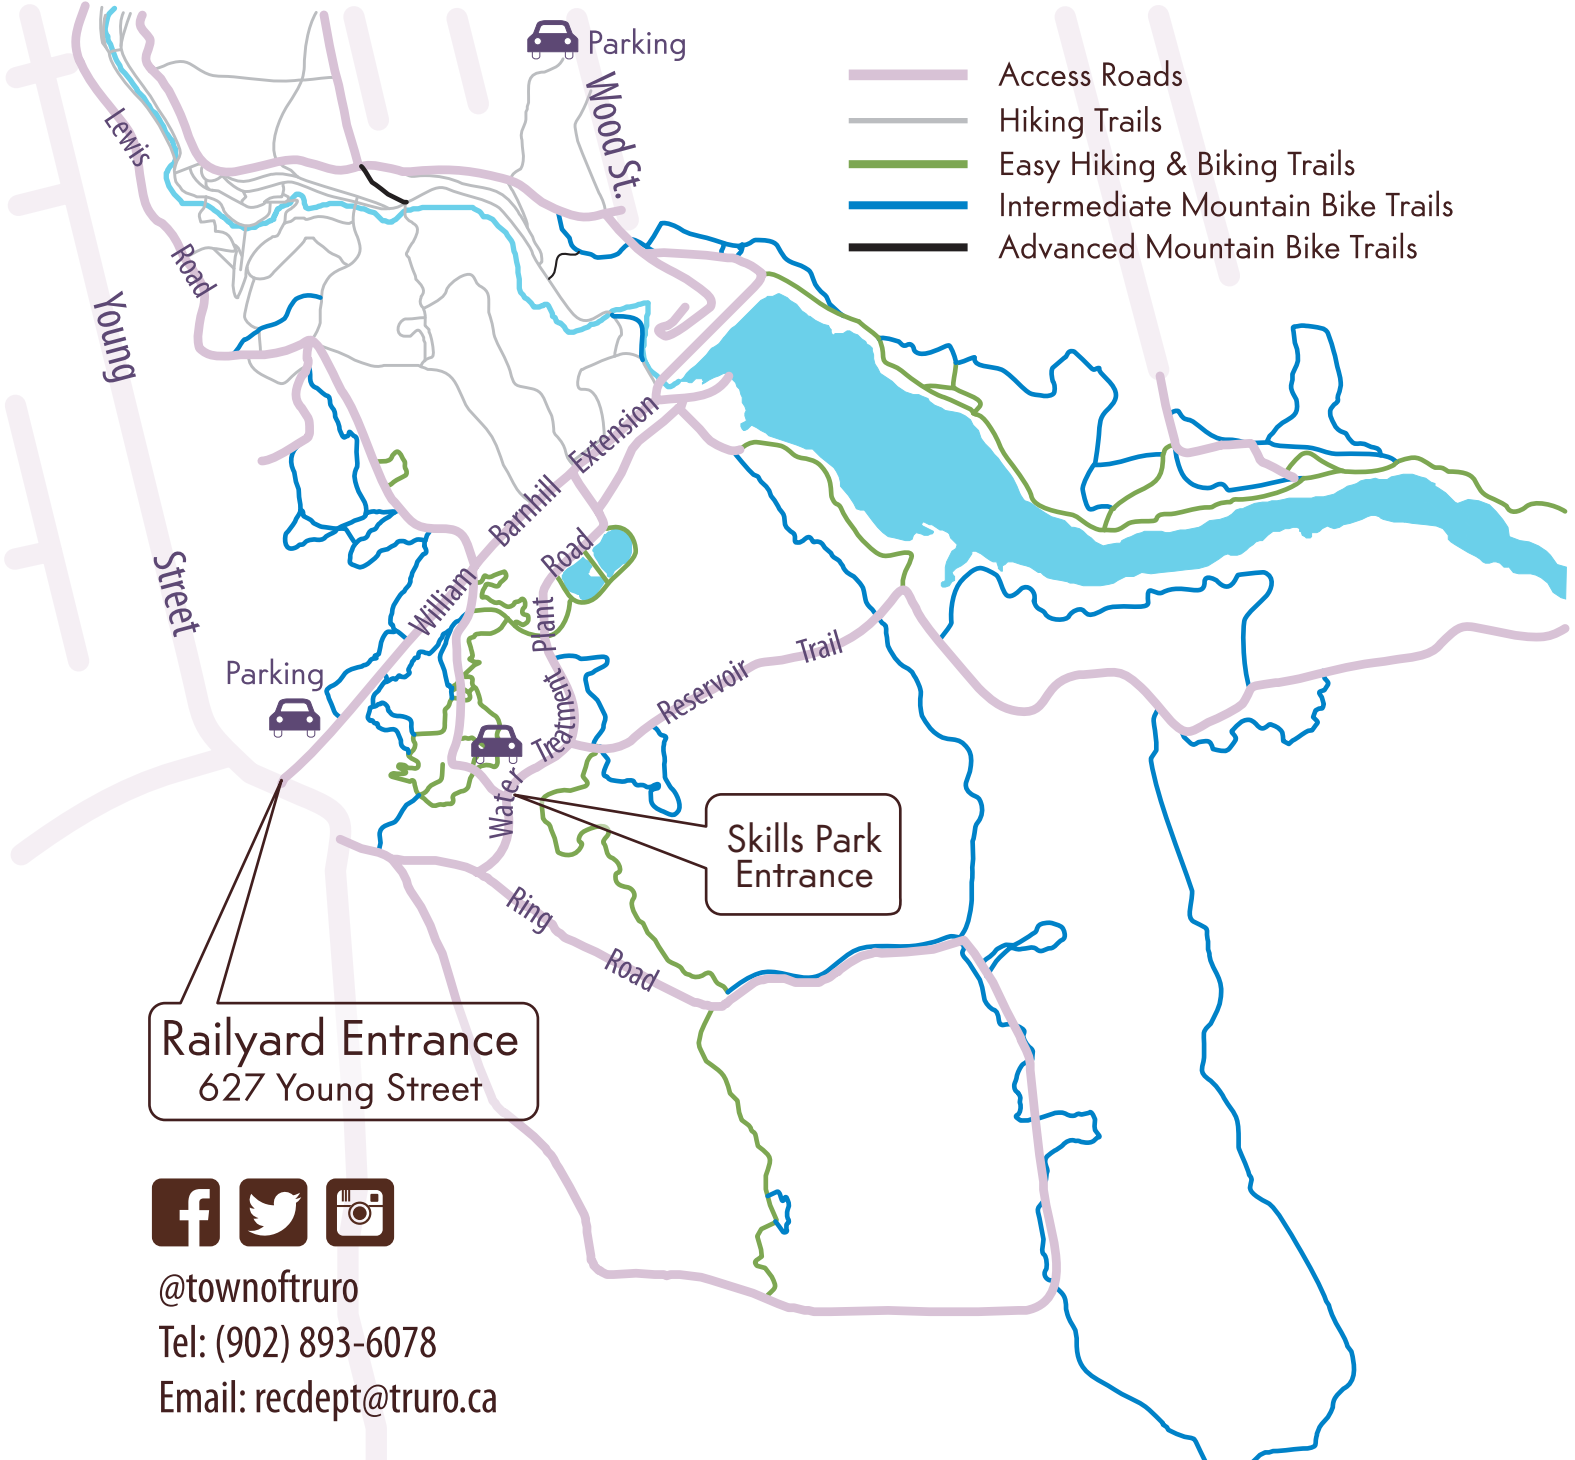

the
Railyard
victoriapark

@townoftruro

Tel: (902) 893-6078

Email: recdept@truro.ca

explore
Mountain
biking