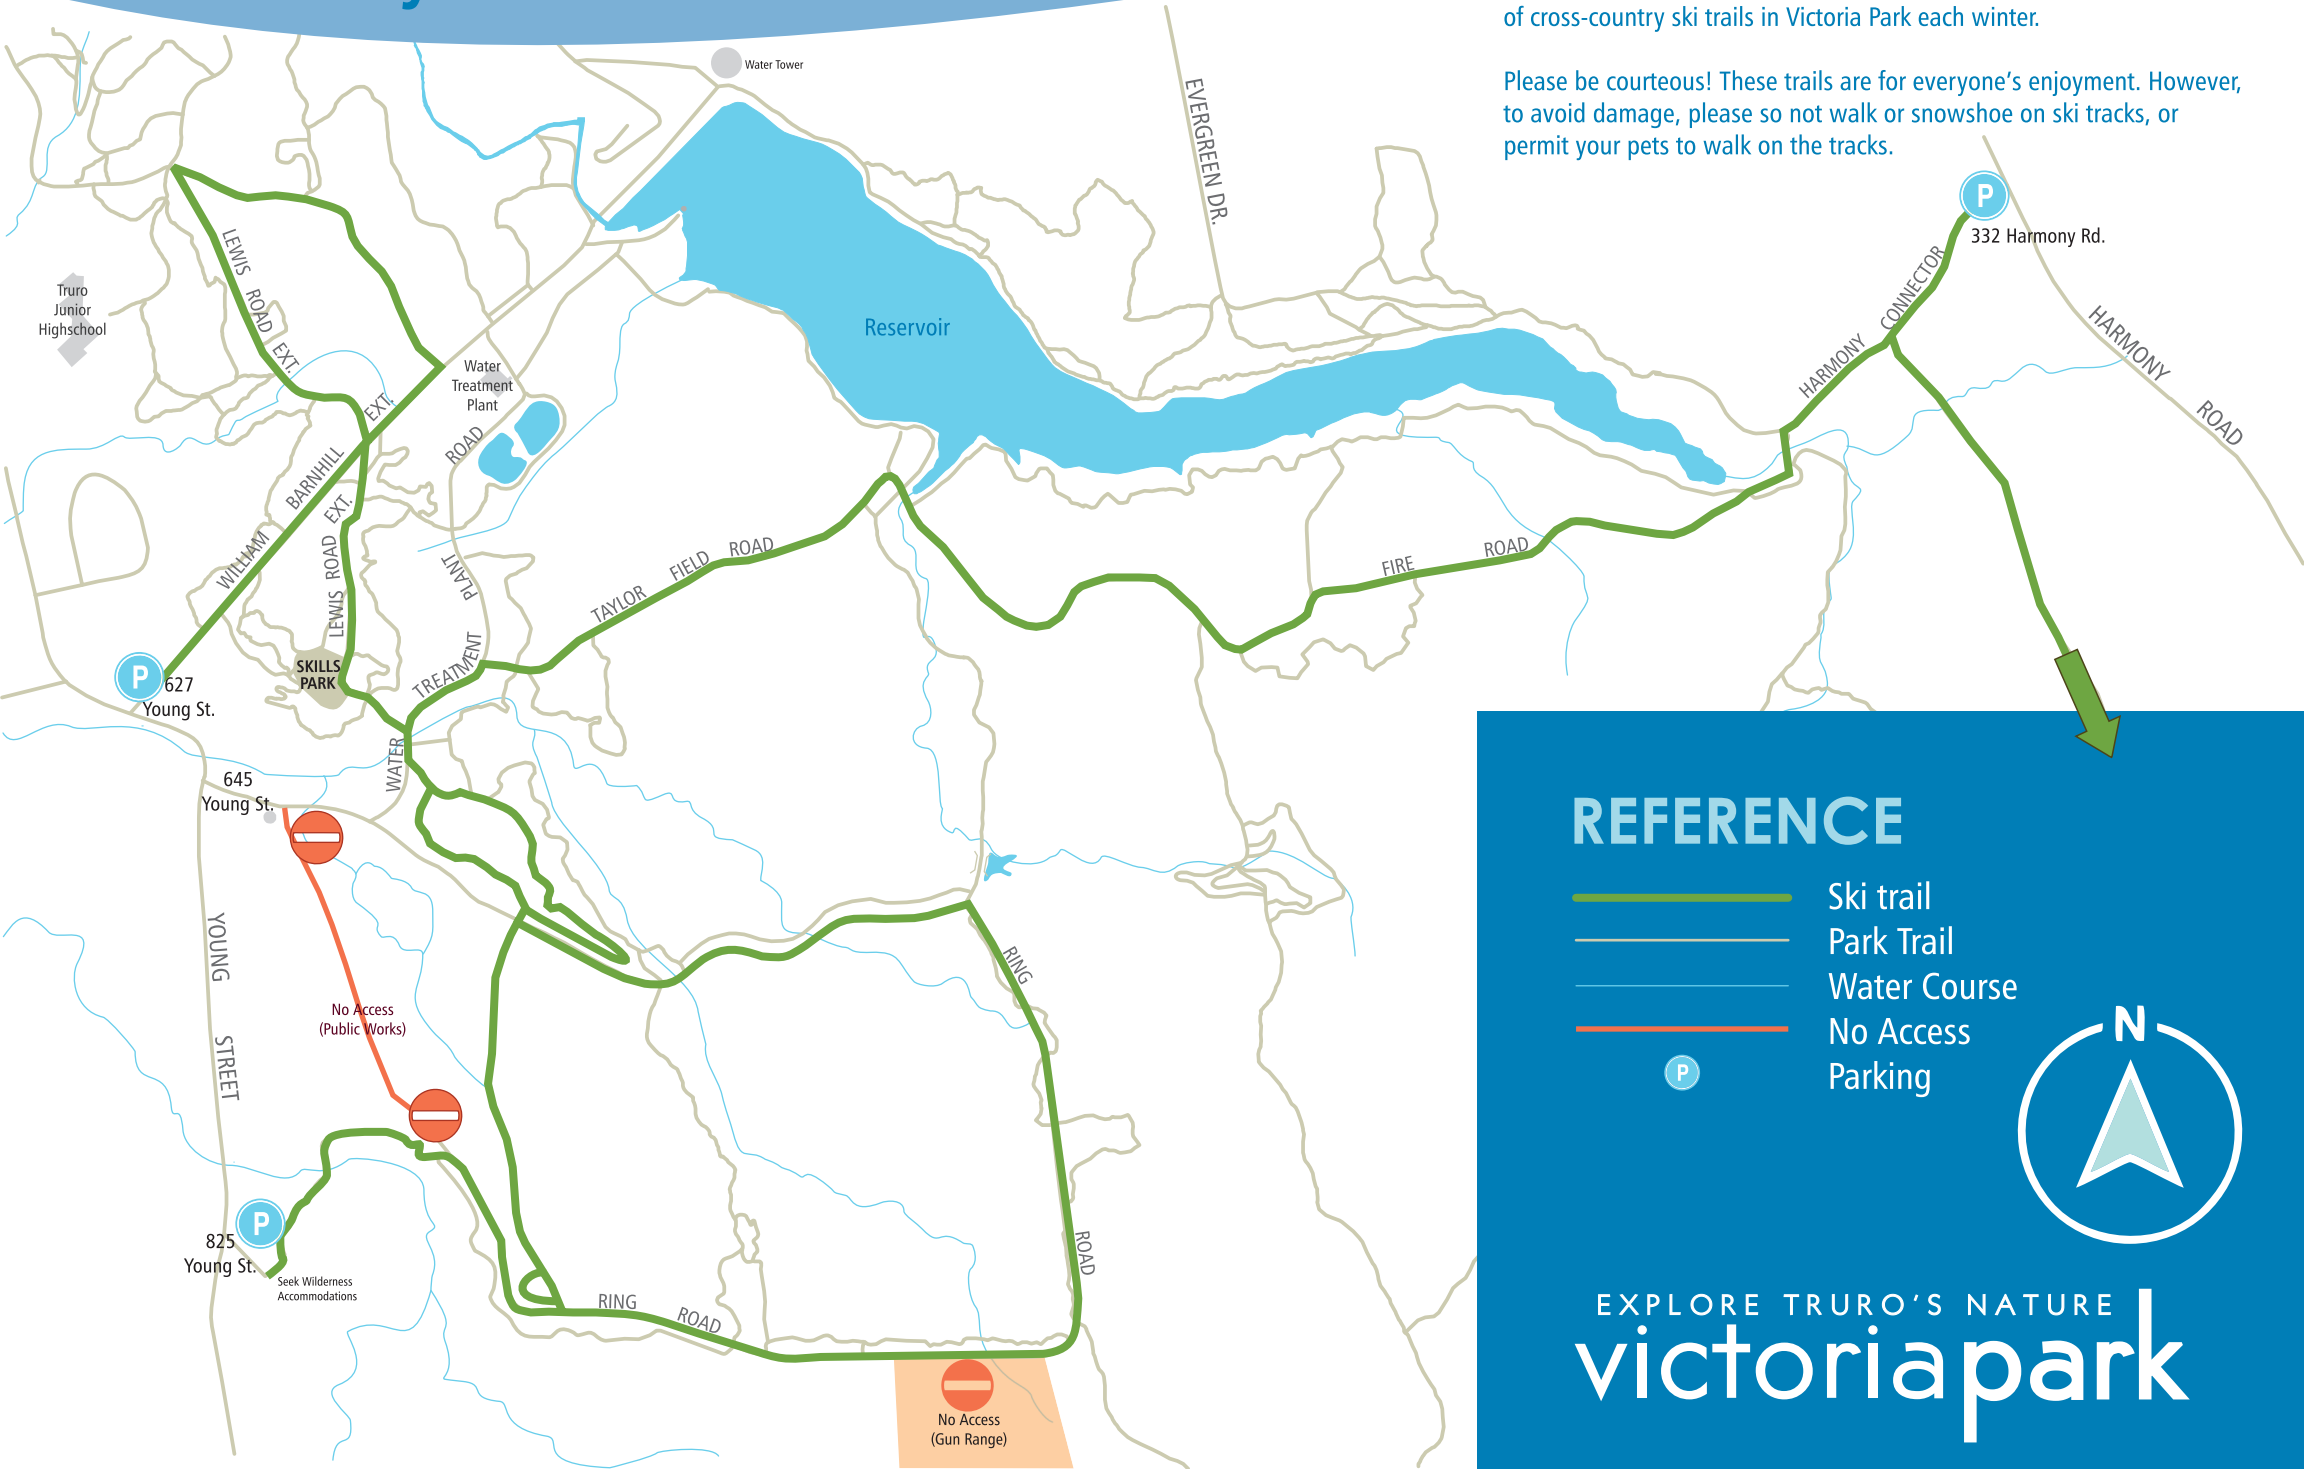

# Cross Country SkiMAP

Town of Truro Parks, Recreation and Culture grooms more than 20 kms of cross-country ski trails in Victoria Park each winter.

Please be courteous! These trails are for everyone's enjoyment. However, to avoid damage, please do not walk or snowshoe on ski tracks, or permit your pets to walk on the tracks.

## REFERENCE

-  Ski trail
-  Park Trail
-  Water Course
-  No Access
-  Parking

EXPLORE TRURO'S NATURE  
**victoriapark**