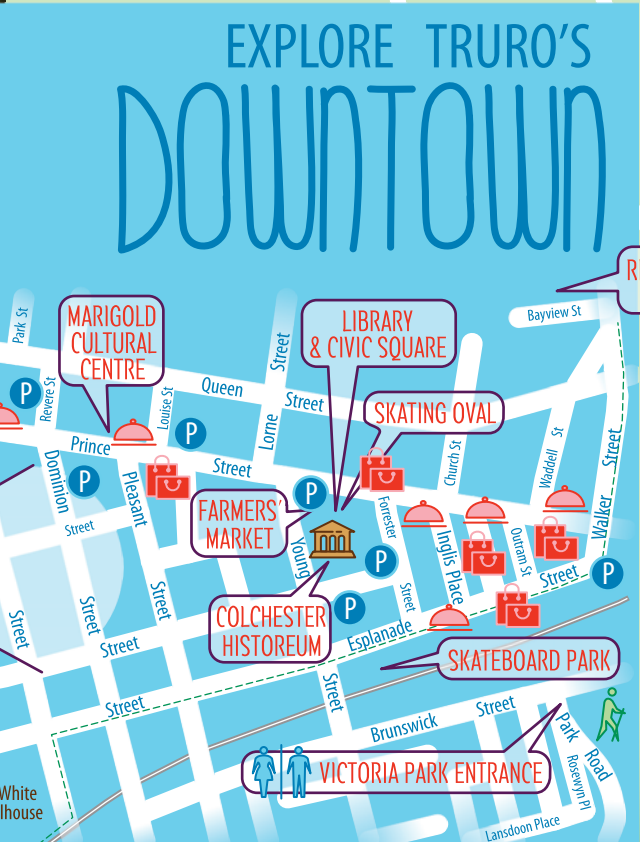

Downtown Truro
SHOP & DINE

Cobequid Trail

EXPLORE
Our Library

CLIMB, HIKE & BIKE
Victoria Park

Greater Truro Area

MAKE THE CONNECTION.

VISITOR INFORMATION CENTRES

Truro Information Centre	493 Prince St, Truro
Tidal Bore Visitor Centre	103 Tidal Bore Rd, Lower Truro

PARKS & TRAILS

Victoria Park	29 Park Rd, Truro
Kiwanis Park	Beside: 286 Robie St, Truro
Riverfront Park	10 Walker St, Truro
Cobequid Trail	202 Willow St, Truro
Civic Square	740 Prince St, Truro
Off Leash Dog Park	48 Marshland Dr, Truro
DAL-AC Gardens	62 Cumming Dr, Bible Hill

MUSEUMS, ART GALLERIES & CULTURAL CENTRES

Marigold Cultural Centre	605 Prince St, Truro
Colchester Historeum	29 Young St, Truro
McCarthy Art Gallery	36 Arthur St, Truro

ATTRACTIONS & ENTERTAINMENT

Public Library	754 Prince St, Truro
Skate Board Park	87 Young St, Truro
Truro Farmers' Market	15 Young St, Truro
The Railyard	645 Young St, Truro
Rath Eastlink Community Centre	625 Abenaki Rd, Truro
Provincial Ex & Truro Raceway	73 Ryland Ave, Bible Hill
Millbrook Power Centre	Exit 13a on Hwy 102, Millbrook

REFERENCE

- Parking
- Washrooms
- Eateries
- Shopping
- Hotels
- Museum
- Hiking

www.truro.ca