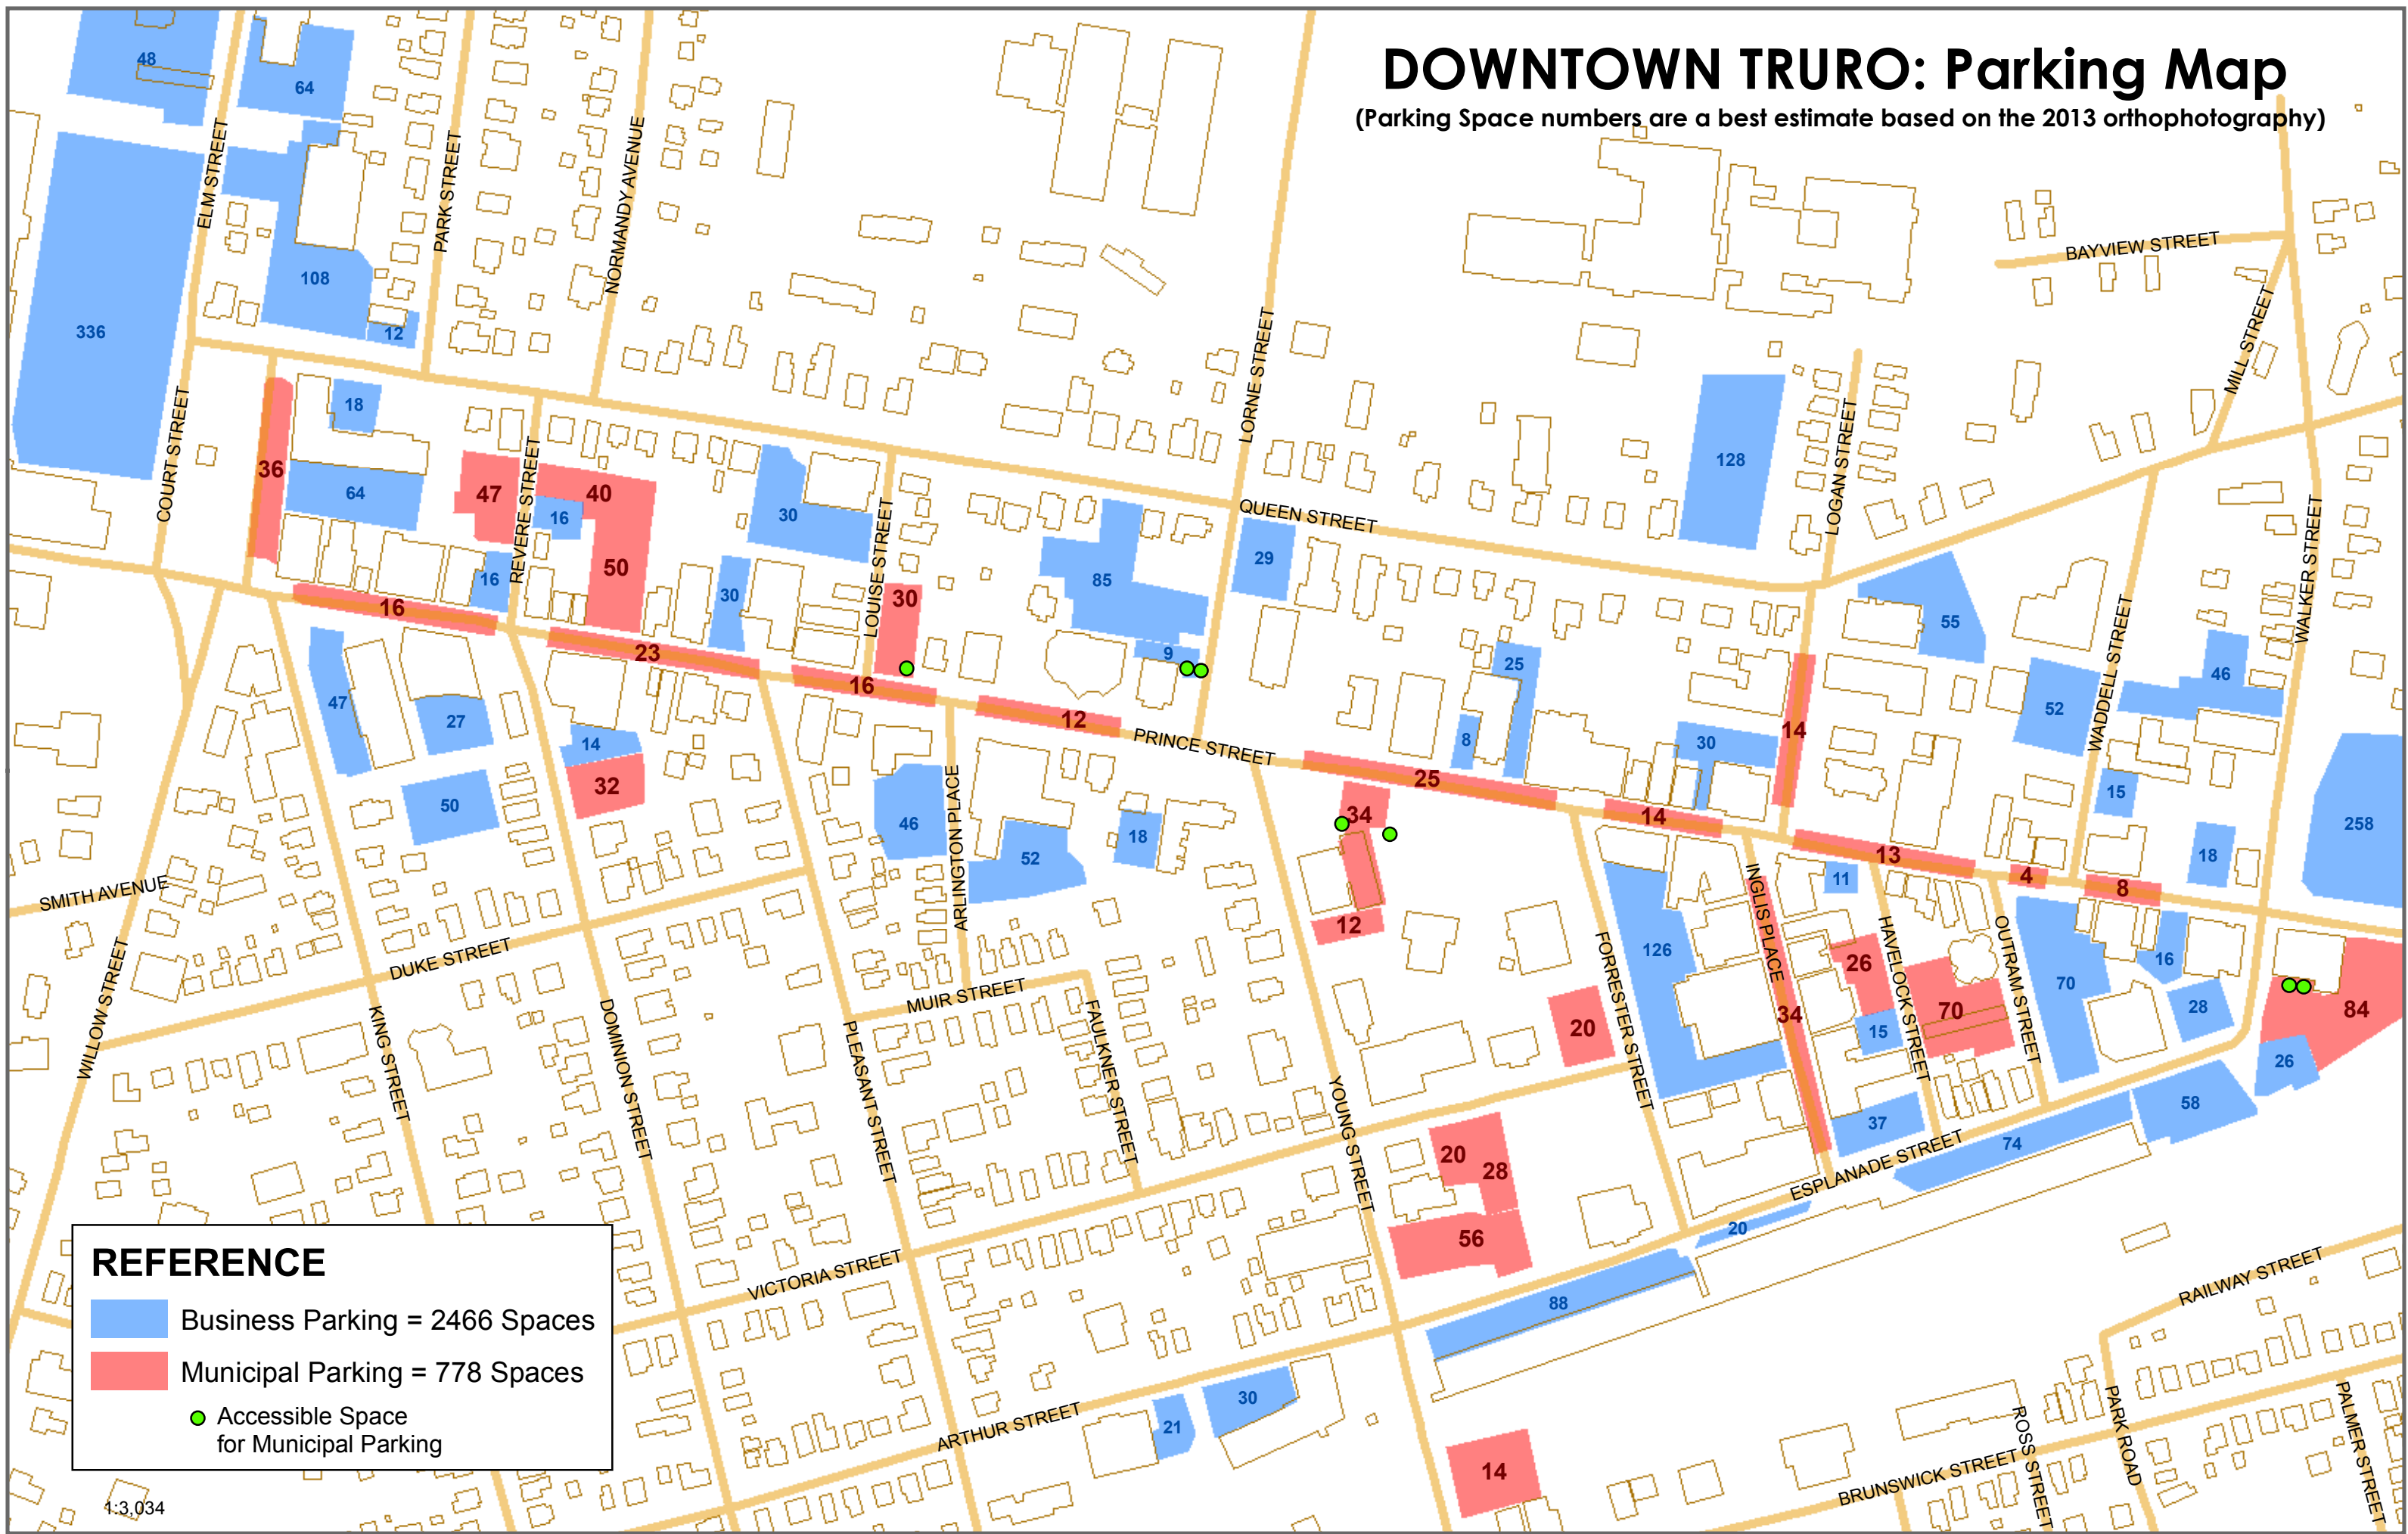

# DOWNTOWN TRURO: Parking Map

(Parking Space numbers are a best estimate based on the 2013 orthophotography)

## REFERENCE

- Business Parking = 2466 Spaces
- Municipal Parking = 778 Spaces
- Accessible Space for Municipal Parking