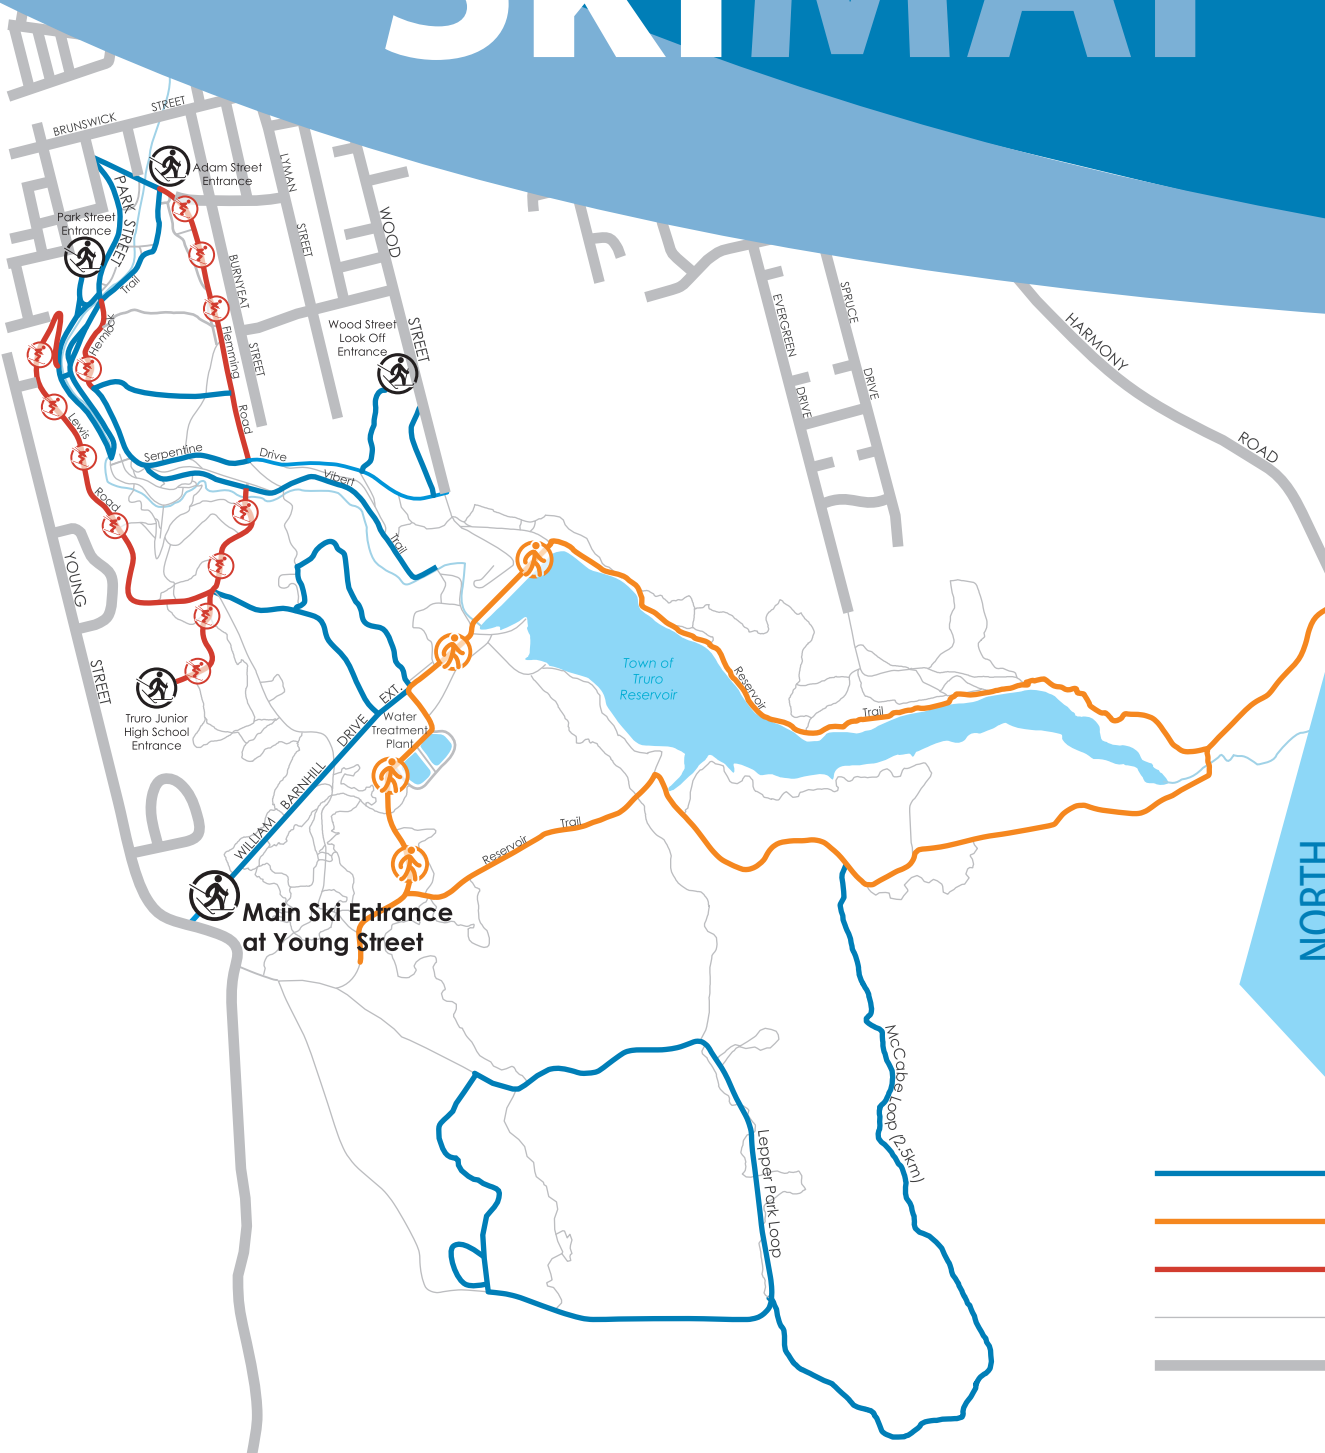

SkiMAP

EXPLORE TRURO'S NATURE
victoriapark

Town of Truro Parks, Recreation and Culture grooms more than 20 kms of cross-country ski trails in Victoria Park each winter.

Please be courteous! These trails are for everyone's enjoyment. However, to avoid damage, please do not walk or snowshoe on ski tracks, or permit your pets to walk on the tracks.

REFERENCE

-  Beginner Ski Trail
-  Intermediate Ski Trail
-  Advanced Ski Trail
-  Park Trail
-  Town Street
-  Multi Use Trail
-  Trail Head
-  Downhill section